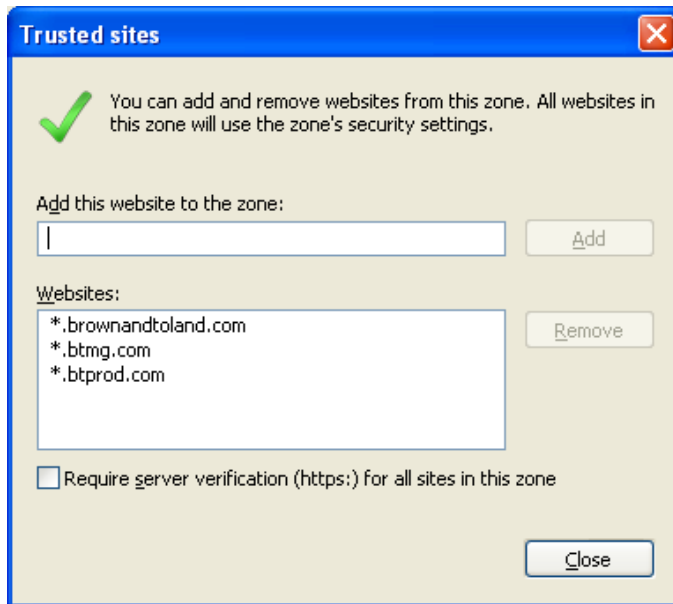

### IE Security

- Trusted Sites Zone- Security Level: LOW

- Internet Zone – Security Level: Medium