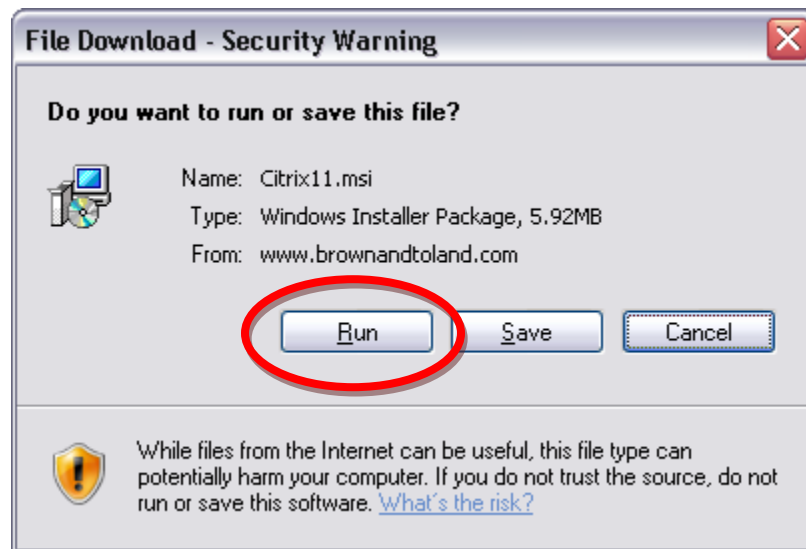

4. Select "[Citrix11.msi installer for Windows](#)"

[Citrix11.msi installer for Windows](#)
This installs the Citrix application for Windows users
File size: 6064 Kb
Date Posted: Jan 25, 2011

[MacCitrix10.dmg](#)
This installs the Citrix application for Mac users
File size: 6415 Kb
Date Posted: Jan 25, 2011

[Brown and Toland Physicians Citrix Icons](#)
This program installs Citrix icons on your desktop and start menu
File size: 211 Kb
Date Posted: Jan 25, 2011

[Citrix Installer Instructions](#)
Instructions for installing the Citrix application for Windows and Mac users
File size: 1322 Kb
Date Posted: Jan 25, 2011

Please call the service desk at 415-972-6008 if you have questions or comments.

5. Click on "Run"