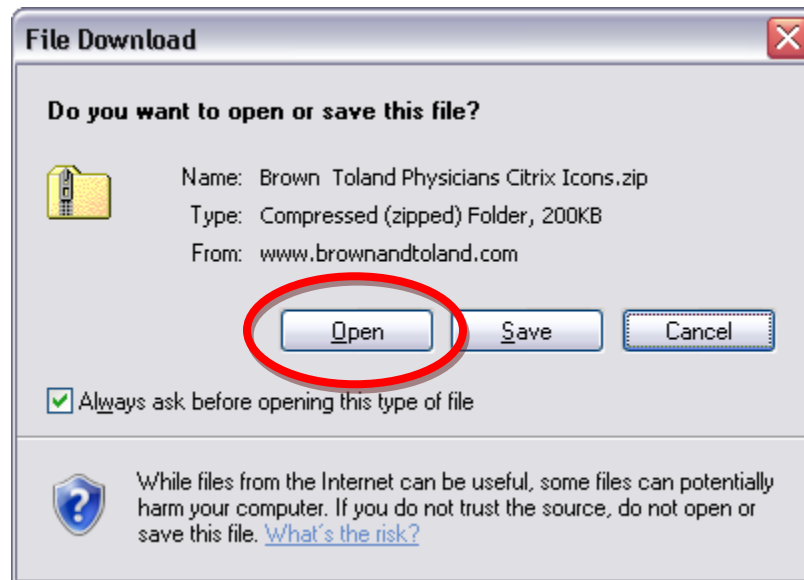

4. Select "[Brown and Toland Physicians Citrix Icons](#)"

[Citrix11.msi installer for Windows](#)

This installs the Citrix application for Windows users

File size: 6064 Kb

Date Posted: Jan 25, 2011

[MacCitrix10.dmg](#)

This installs the Citrix application for Mac users

File size: 6415 Kb

Date Posted: Jan 25, 2011

[Brown and Toland Physicians Citrix Icons](#)

This program installs Citrix icons on your desktop and start menu

File size: 211 Kb

Date Posted: Jan 25, 2011

[Citrix Installer Instructions](#)

Instructions for installing the Citrix application for Windows and Mac users

File size: 1322 Kb

Date Posted: Jan 25, 2011

Please call the service desk at 415-972-6008 if you have questions or comments.

5. Click on "Open"