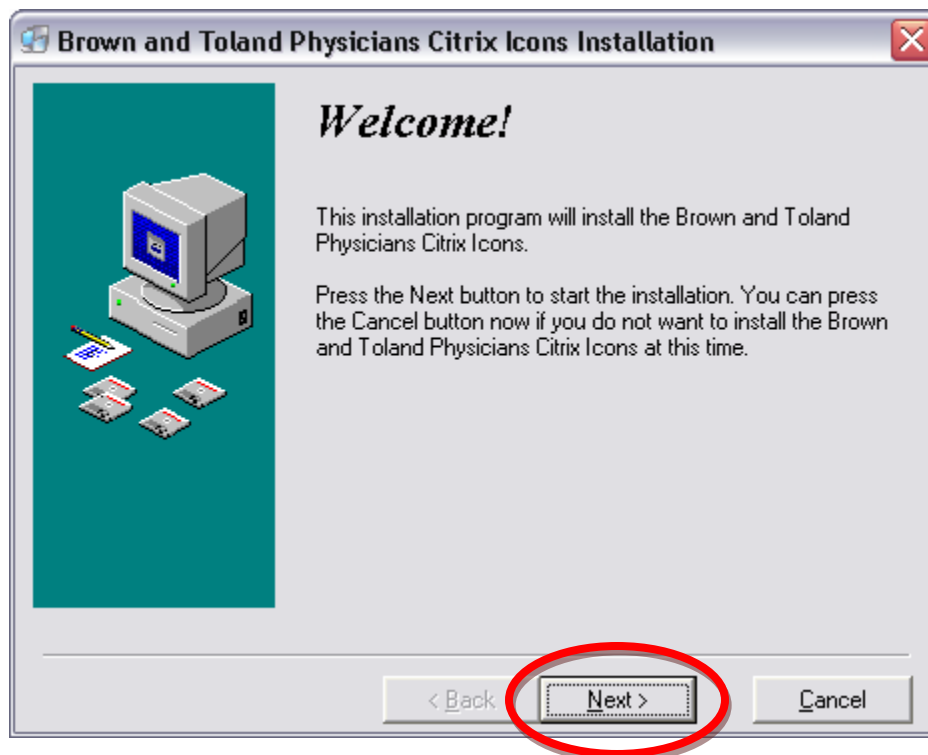

8. Click on “Next”